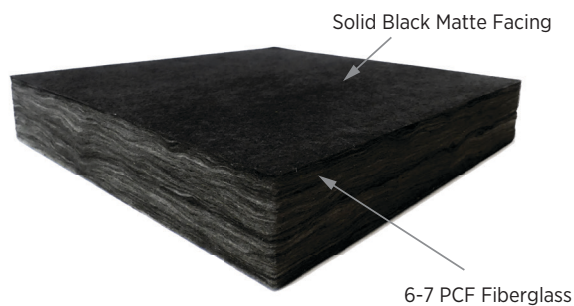

NIGHT Panel

Our **NIGHT Panel** offers an inexpensive way to treat a space that requires a black ceiling with excellent acoustical absorption performance. The panel is made from a 6-7 pcf fiberglass core with a solid black matte facing (panel edges can be inconsistent in color—see image below). The panel can be easily installed in a variety of ceiling settings, including lay-in grid or painted pucks to mount directly to ceiling deck.

APPLICATION:

The **NIGHT Panel** is a perfect choice for live music venues, houses of worship, retail stores, and home theaters looking for an affordable, acoustical black ceiling.

CORE:

SOUND ABSORPTION:

Hz	125	250	500	1000	2000	4000	NRC
NIGHT 1"	0.06	0.30	.80	1.0	1.13	1.09	0.80
NIGHT 2"	0.34	0.85	1.19	1.21	1.20	1.14	1.10
NIGHT Lay-In	0.80	0.96	0.70	1.00	1.06	1.08	0.95

SPECIFICATIONS:

Core

6-7 pcf fiberglass
Thickness: 1" to 2"

Finish

texture matte black

Sizes

Custom sizes up to 4' x 8'

Mounting Options

Lay-in grid, direct mount Painted Puck
(custom mounting options possible)

Edges

Square